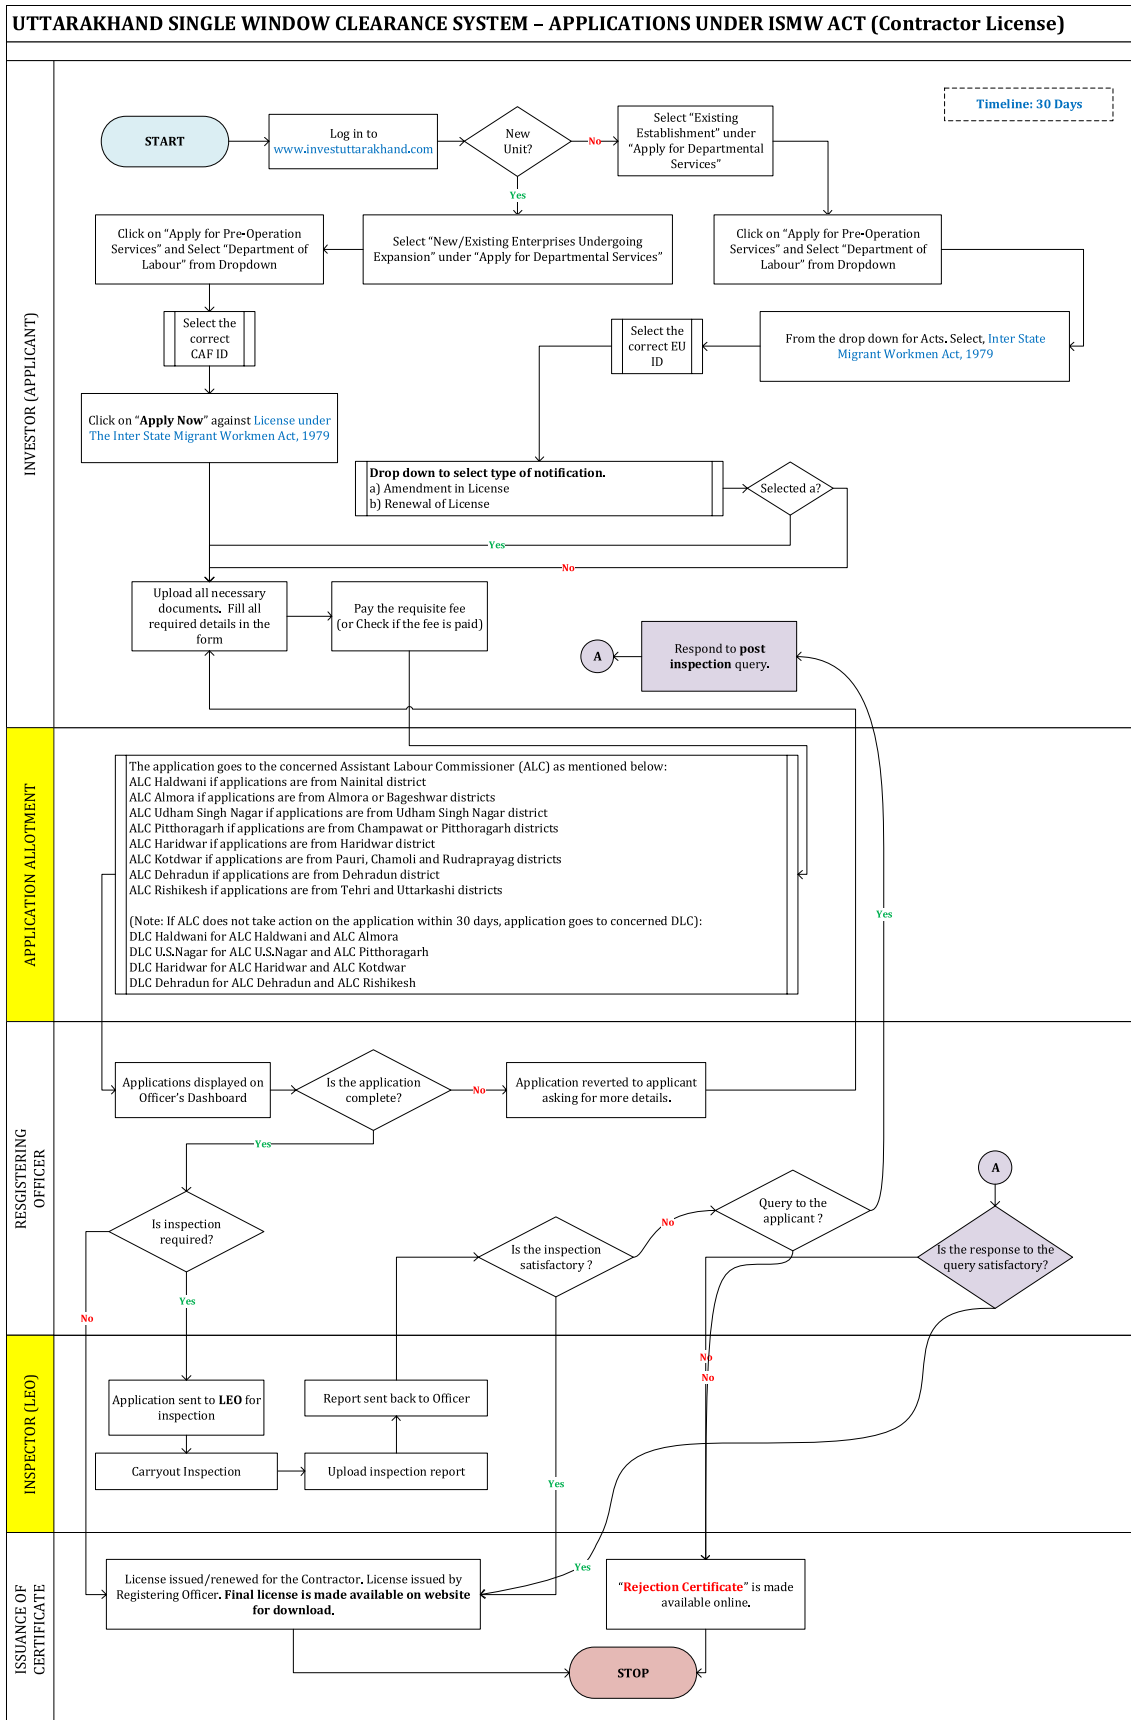

On-boarding ISMW Services onto SWCS

ISMW Contractor – License, Amendment and Renewal

11-02-2020 20:52